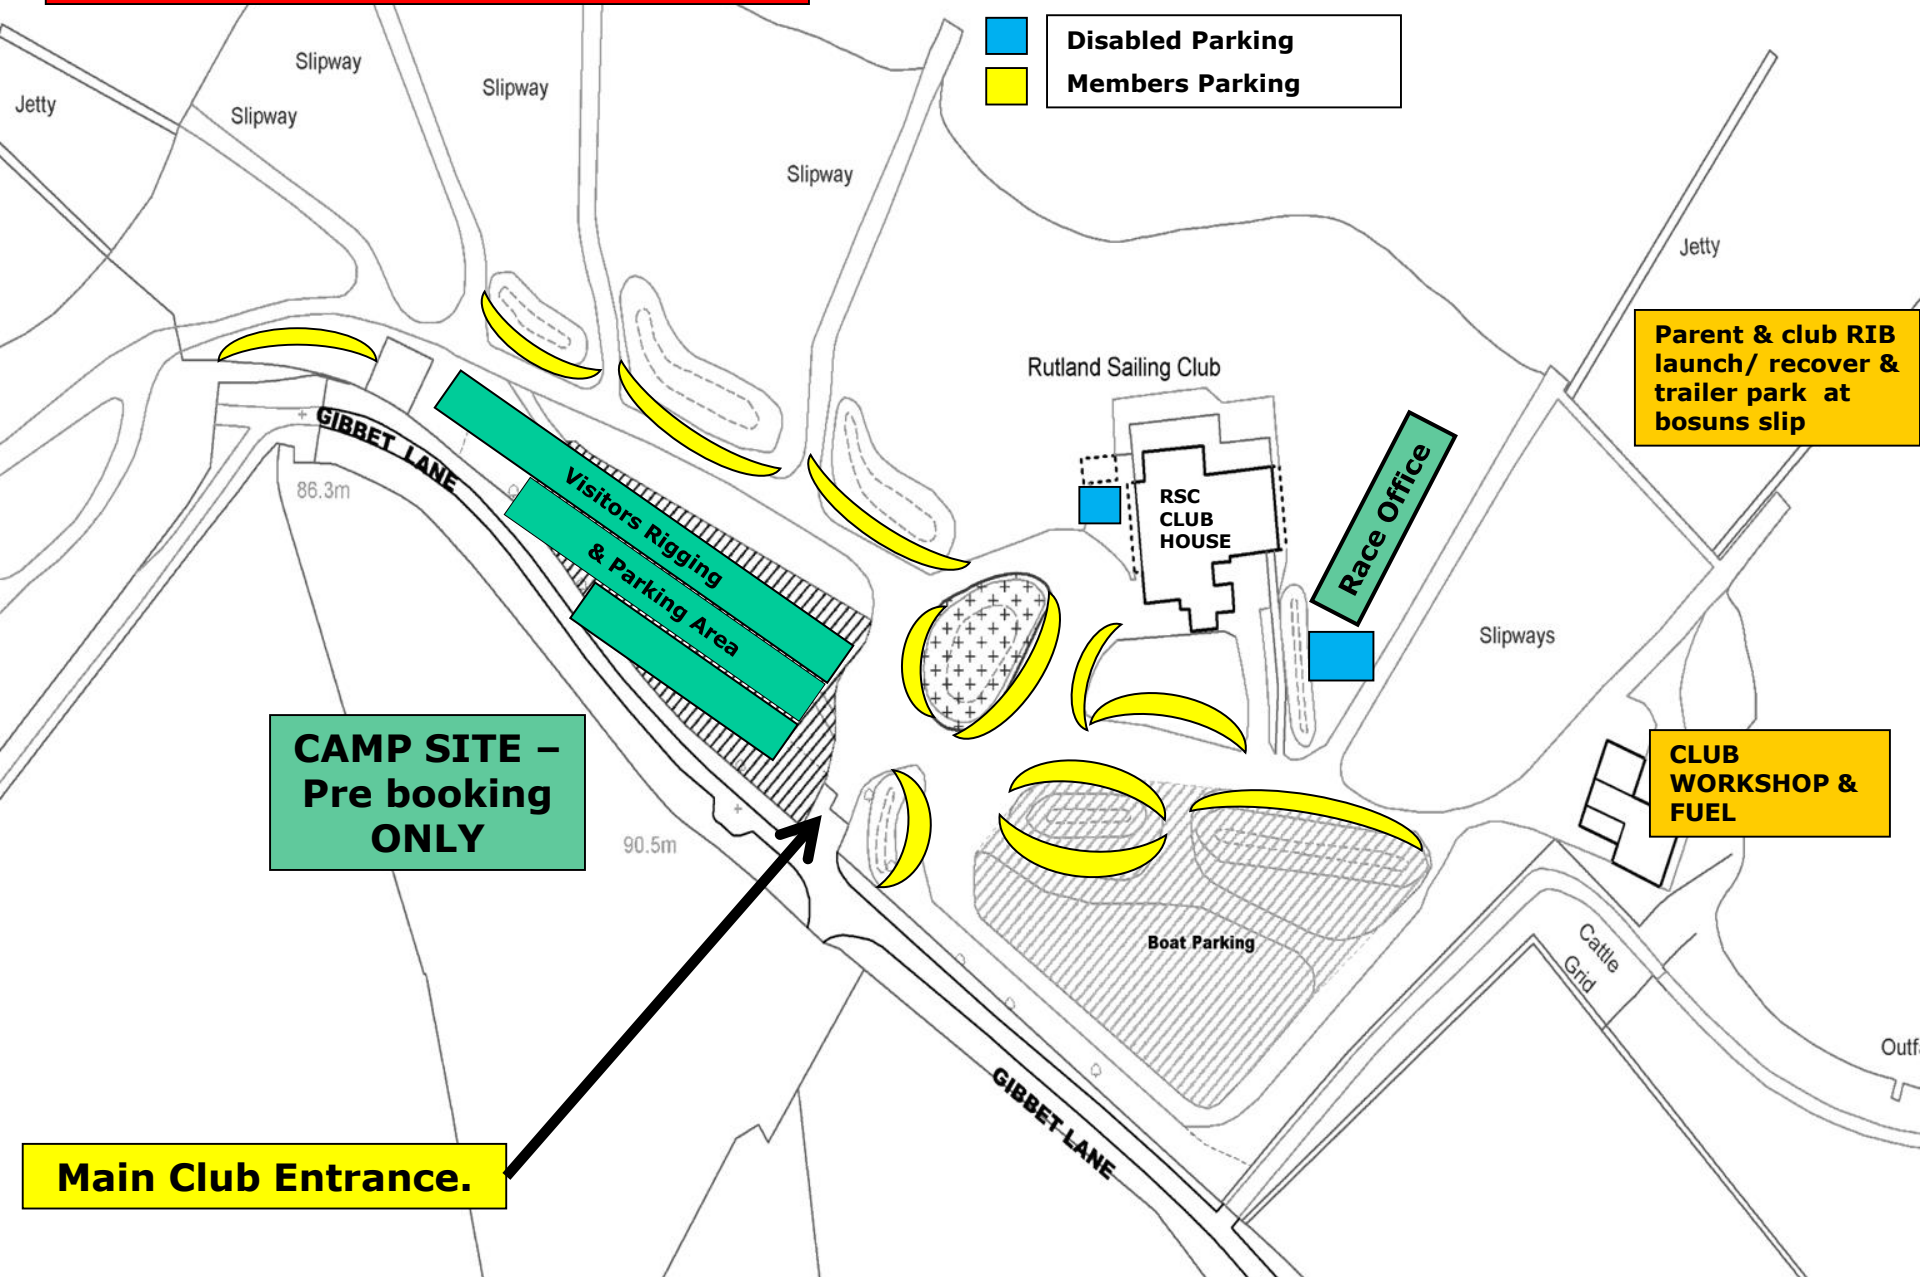

RUTLAND SAILING CLUB SITE PLAN 2015

**All slipways to be kept clear
at all times**

-  Disabled Parking
-  Members Parking

**Parent & club RIB
launch/ recover &
trailer park at
bosuns slip**

**CAMP SITE -
Pre booking
ONLY**

**CLUB
WORKSHOP &
FUEL**

Main Club Entrance.